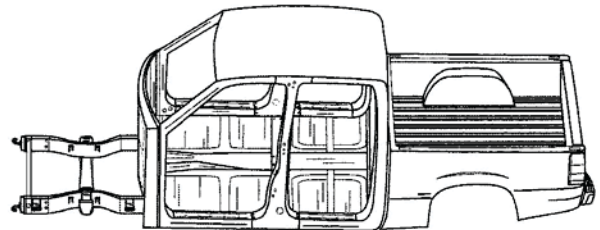

MARKS
AUTO PARTS

1970 William St, Buffalo, NY 14206
(800) 866-6275 (716) 896-1616 Fax: (716)-896-3986
marksautoparts.com

Recycled Parts Request: **QUAD CAB TRUCK FORM**

Date: _____
Shop: _____
Contact: _____
Year: _____
Make/Model: _____
Phone: _____

Please Complete &
Fax or E-Mail Back To:
716-896-3986
sales@marksautoparts.com
(subject: cut sheet + salesman)

PASSANGER SIDE

TOP VIEW

DRIVER SIDE

UNDERBODY VIEW

Please use the area below for a detail of cut instructions: