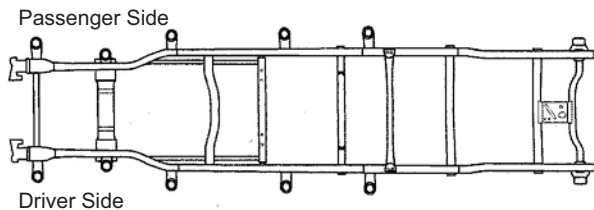

Please Complete &
Fax or E-Mail Back To:
716-896-3986
sales@marksautoparts.com
(subject: cut sheet + salesman)

PASSANGER SIDE

TOP VIEW

DRIVER SIDE

UNDERBODY VIEW

Please use the area below for a detail of cut instructions: