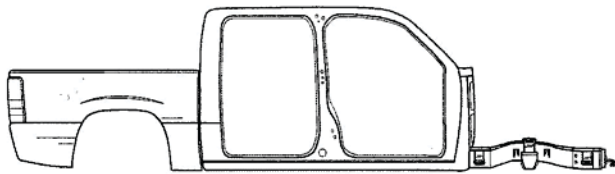

MARKS
AUTO PARTS

1970 William St, Buffalo, NY 14206
(800) 866-6275 (716) 896-1616 Fax: (716)-896-3986
marksautoparts.com

Recycled Parts Request: **QUAD CAB TRUCK FORM**

Date: _____
Shop: _____
Contact: _____
Year: _____
Make/Model: _____
Phone: _____

Please Complete &
Fax or E-Mail Back To:
716-896-3986
sales@marksautoparts.com
(subject: cut sheet + salesman)

PASSANGER SIDE

TOP VIEW

DRIVER SIDE

UNDERBODY VIEW

Please use the area below for a detail of cut instructions: