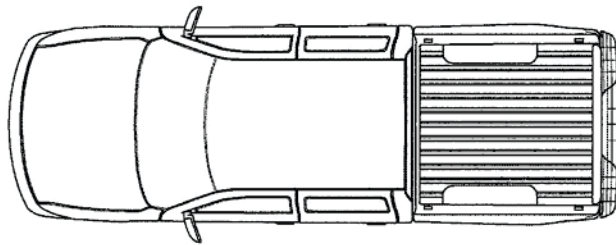

MARKS
AUTO PARTS

1970 William St, Buffalo, NY 14206
(800) 866-6275 (716) 896-1616 Fax: (716)-896-3986
marksautoparts.com

Recycled Parts Request: **QUAD CAB TRUCK FORM**

Date: _____
Shop: _____
Contact: _____
Year: _____
Make/Model: _____
Phone: _____

Please Complete &
Fax or E-Mail Back To:
716-896-3986
sales@marksautoparts.com
(subject: cut sheet + salesman)

PASSANGER SIDE

TOP VIEW

DRIVER SIDE

UNDERBODY VIEW

Please use the area below for a detail of cut instructions: