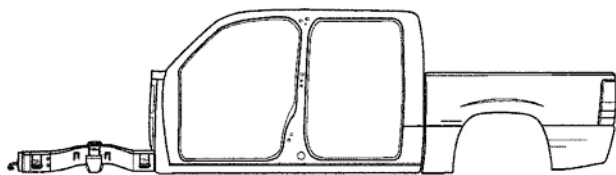

MARKS
AUTO PARTS

1970 William St, Buffalo, NY 14206
(800) 866-6275 (716) 896-1616 Fax: (716)-896-3986
marksautoparts.com

Recycled Parts Request: **QUAD CAB TRUCK FORM**

Date: _____
Shop: _____
Contact: _____
Year: _____
Make/Model: _____
Phone: _____

Please Complete &
Fax or E-Mail Back To:
716-896-3986
sales@marksautoparts.com
(subject: cut sheet + salesman)

PASSANGER SIDE

TOP VIEW

DRIVER SIDE

UNDERBODY VIEW

Please use the area below for a detail of cut instructions: